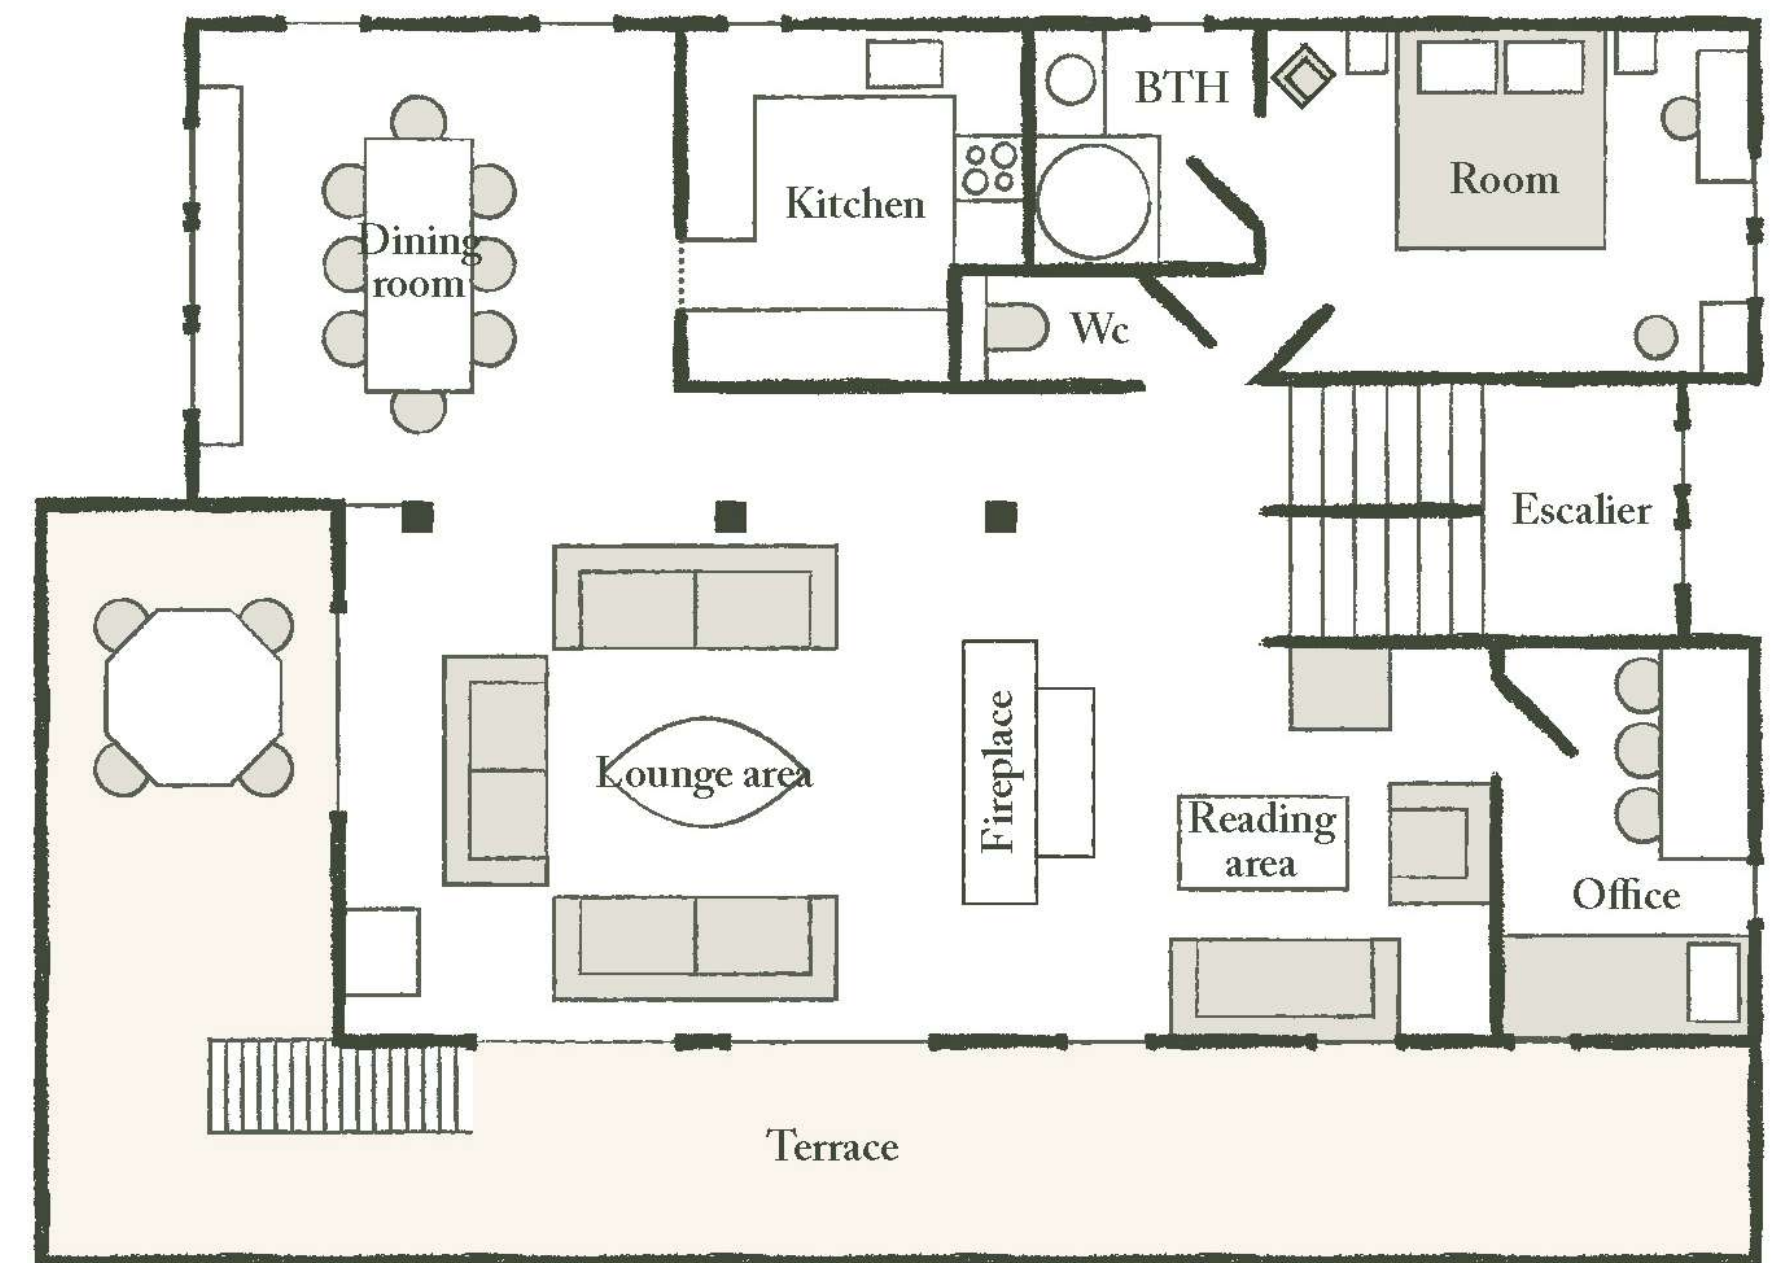

## THE GARDEN FLOOR

It includes 3 double bedrooms and 3 bathrooms with either a bathtub or a shower. Next to the entrance is located a cloakroom / ski-room. It benefits from a large terrace.

## THE MAIN FLOOR

Large living room with natural wood fireplace and large sofas. The large French windows open onto the corner balcony. Adjoining the lounge is the dining room, with its large oak table. The double bedroom has its own shower room. Next to the living room is a reading area and a small study/library with a single bed. Finally, there's the contemporary, fully-equipped kitchen, ideal for family get-togethers.

## THE TOP FLOOR

2 bedrooms with character and 2 bathrooms occupy this charming floor, under the wooden roof structure: the master bedroom with its en suite bathroom and private balcony is absolutely romantic. Finally, for young adventurers, there is a children's area under the roof structure with a single bed.