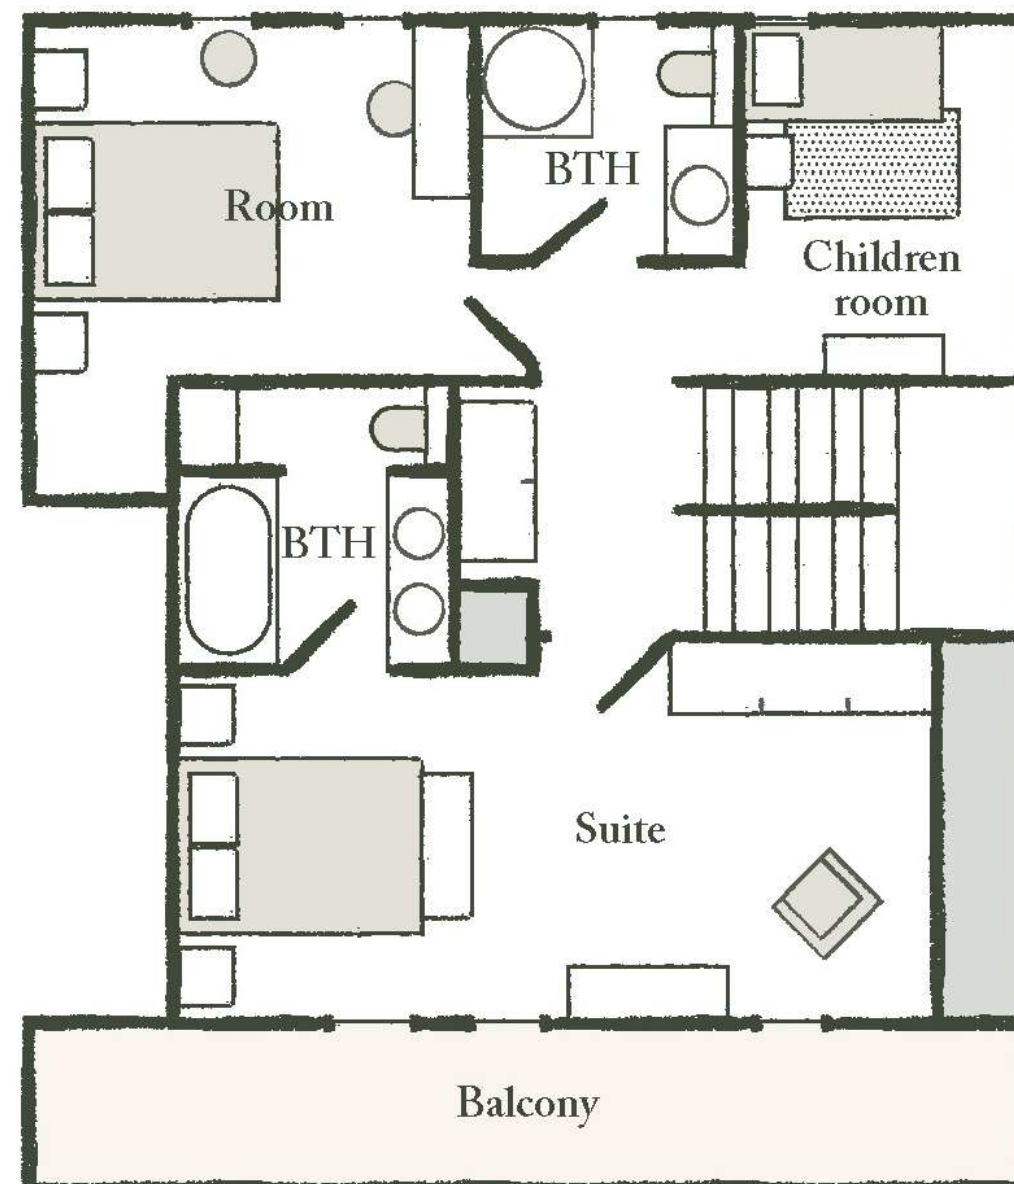

## THE GARDEN FLOOR

It includes 3 double bedrooms and 3 bathrooms with either a bathtub or a shower. Next to the entrance is located a cloakroom / ski-room. It benefits from a large terrace.

## THE MAIN FLOOR

Large living room with natural wood fireplace and large sofas. The large French windows open onto the corner balcony. Adjoining the lounge is the dining room, with its large oak table. The double bedroom has its own shower room. Next to the living room is a reading area and a small study/library with a single bed. Finally, there's the contemporary, fully-equipped kitchen, ideal for family get-togethers.

## THE TOP FLOOR

2 bedrooms with character and 2 bathrooms occupy this charming floor, under the wooden roof structure: the master bedroom with its en suite bathroom and private balcony is absolutely romantic. Finally, for young adventurers, there is a children's area under the roof structure with a single bed.