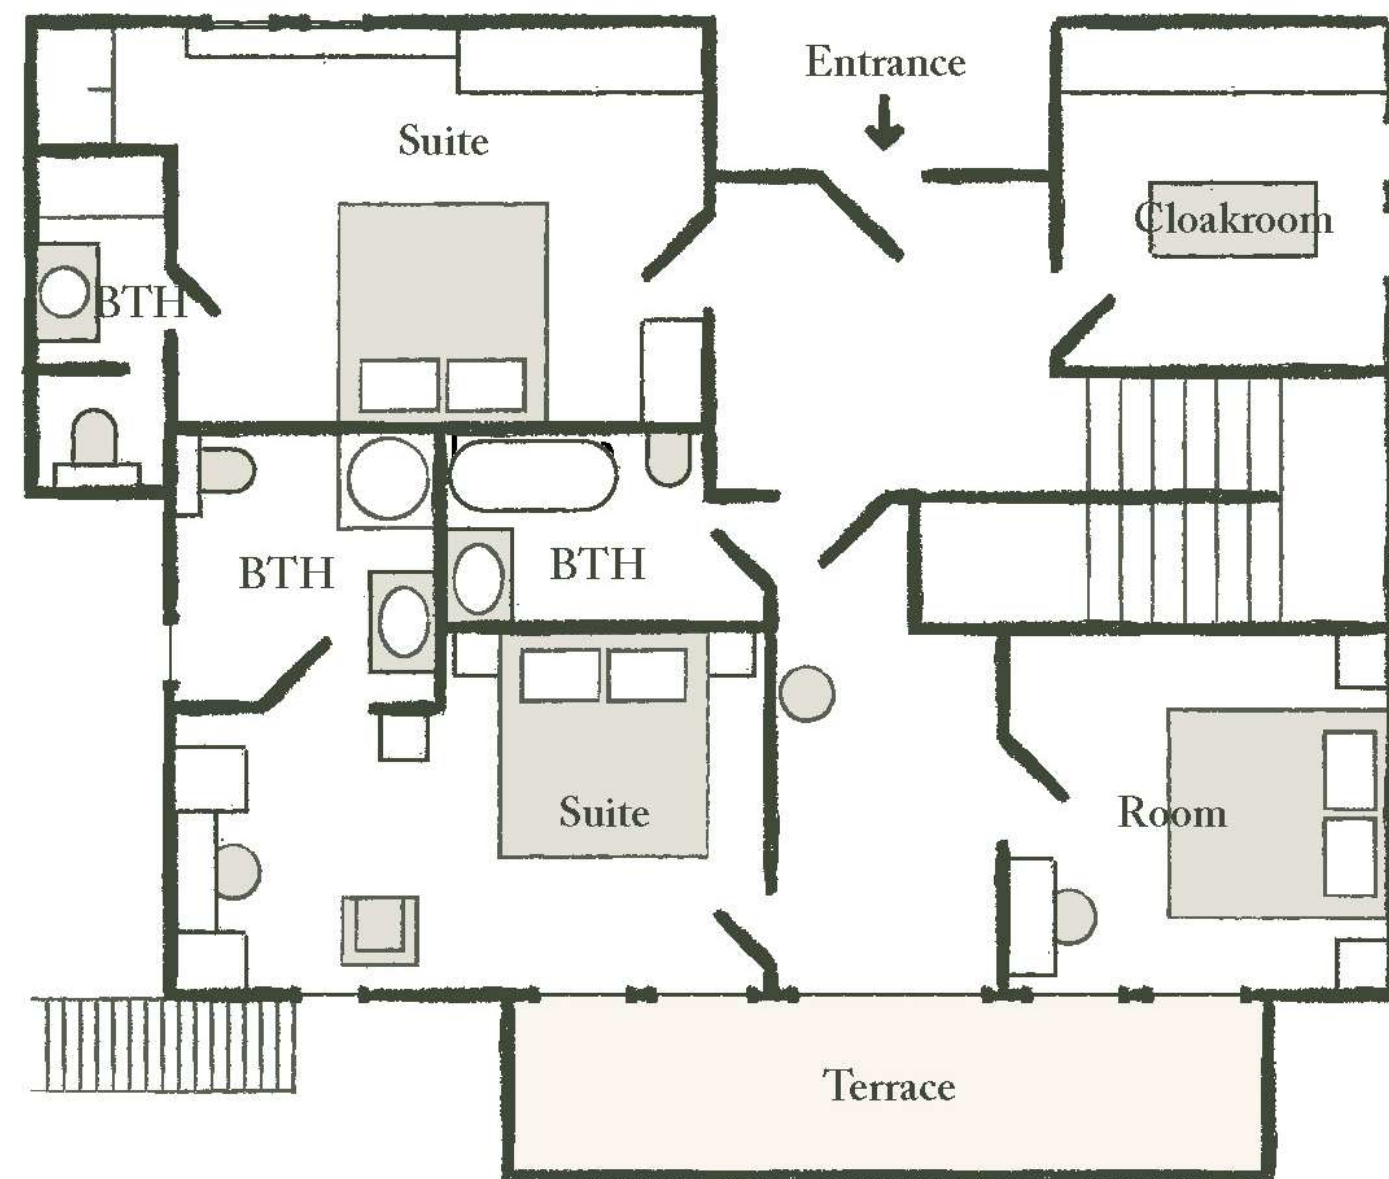

## THE GARDEN FLOOR

It includes 3 double bedrooms and 3 bathrooms with either a bathtub or a shower. Next to the entrance is located a cloakroom / ski-room. It benefits from a large terrace.

## THE MAIN FLOOR

Large living room with natural wood fireplace and large sofas. The large French windows open onto the corner balcony. Adjoining the lounge is the dining room, with its large oak table. The double bedroom has its own shower room. Next to the living room is a reading area and a small study/library with a single bed. Finally, there's the contemporary, fully-equipped kitchen, ideal for family get-togethers.

## THE TOP FLOOR

2 bedrooms with character and 2 bathrooms occupy this charming floor, under the wooden roof structure: the master bedroom with its en suite bathroom and private balcony is absolutely romantic. Finally, for young adventurers, there is a children's area under the roof structure with a single bed.