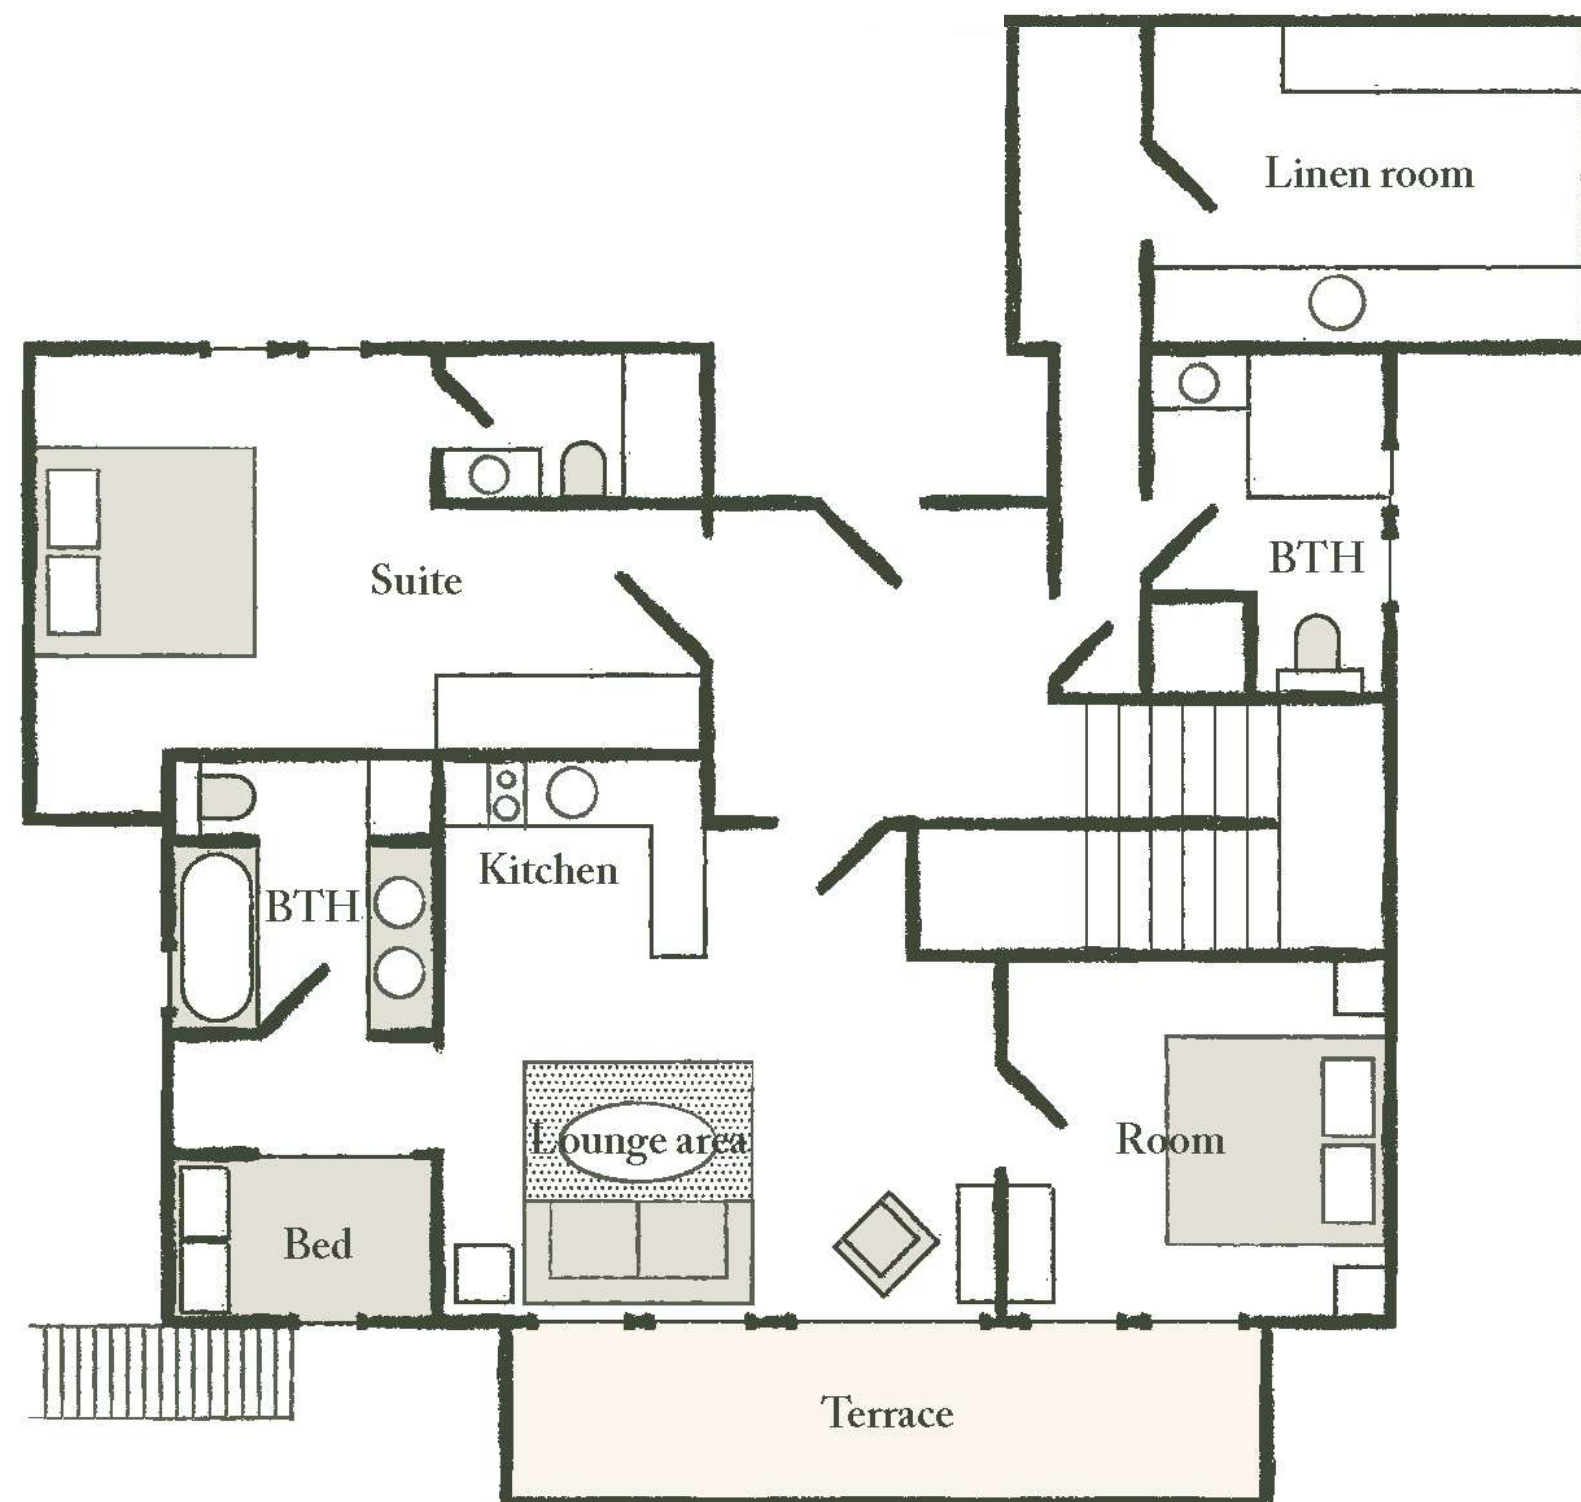

CHALET BALTUS

CHALET BALTUS

CHALET BALTUS

THE GARDEN FLOOR

Renovation work completed in 2023

It comprises a private studio with 1 bedroom plus an enclosed Savoyard bed. A bathroom or shower and toilet, a kitchen with dining area and a cosy lounge opening onto the private terrace.

A large utility room and an adjoining shower room with toilet.

A recent magnificent suite, independent of the studio, with dressing room and a very beautiful shower room and toilet.

THE MAIN FLOOR

Totally renovated in 2023

A large living room with a contemporary fireplace and large sofas.

Large picture windows open onto the balcony. Adjoining the large living room is the dining room, with its large oak table. A small TV lounge opens onto a beautiful contemporary open-plan kitchen with a bar, ideal for family get-togethers.

A separate toilet and a double bedroom with its own shower room.

THE TOP FLOOR

2 bedrooms with character and 2 bathrooms occupy this charming floor under the wooden roof structure. The master bedroom, with its en suite bathroom and private balcony, is absolutely romantic. Lastly, there is a children's area under the roof structure with a single bed.