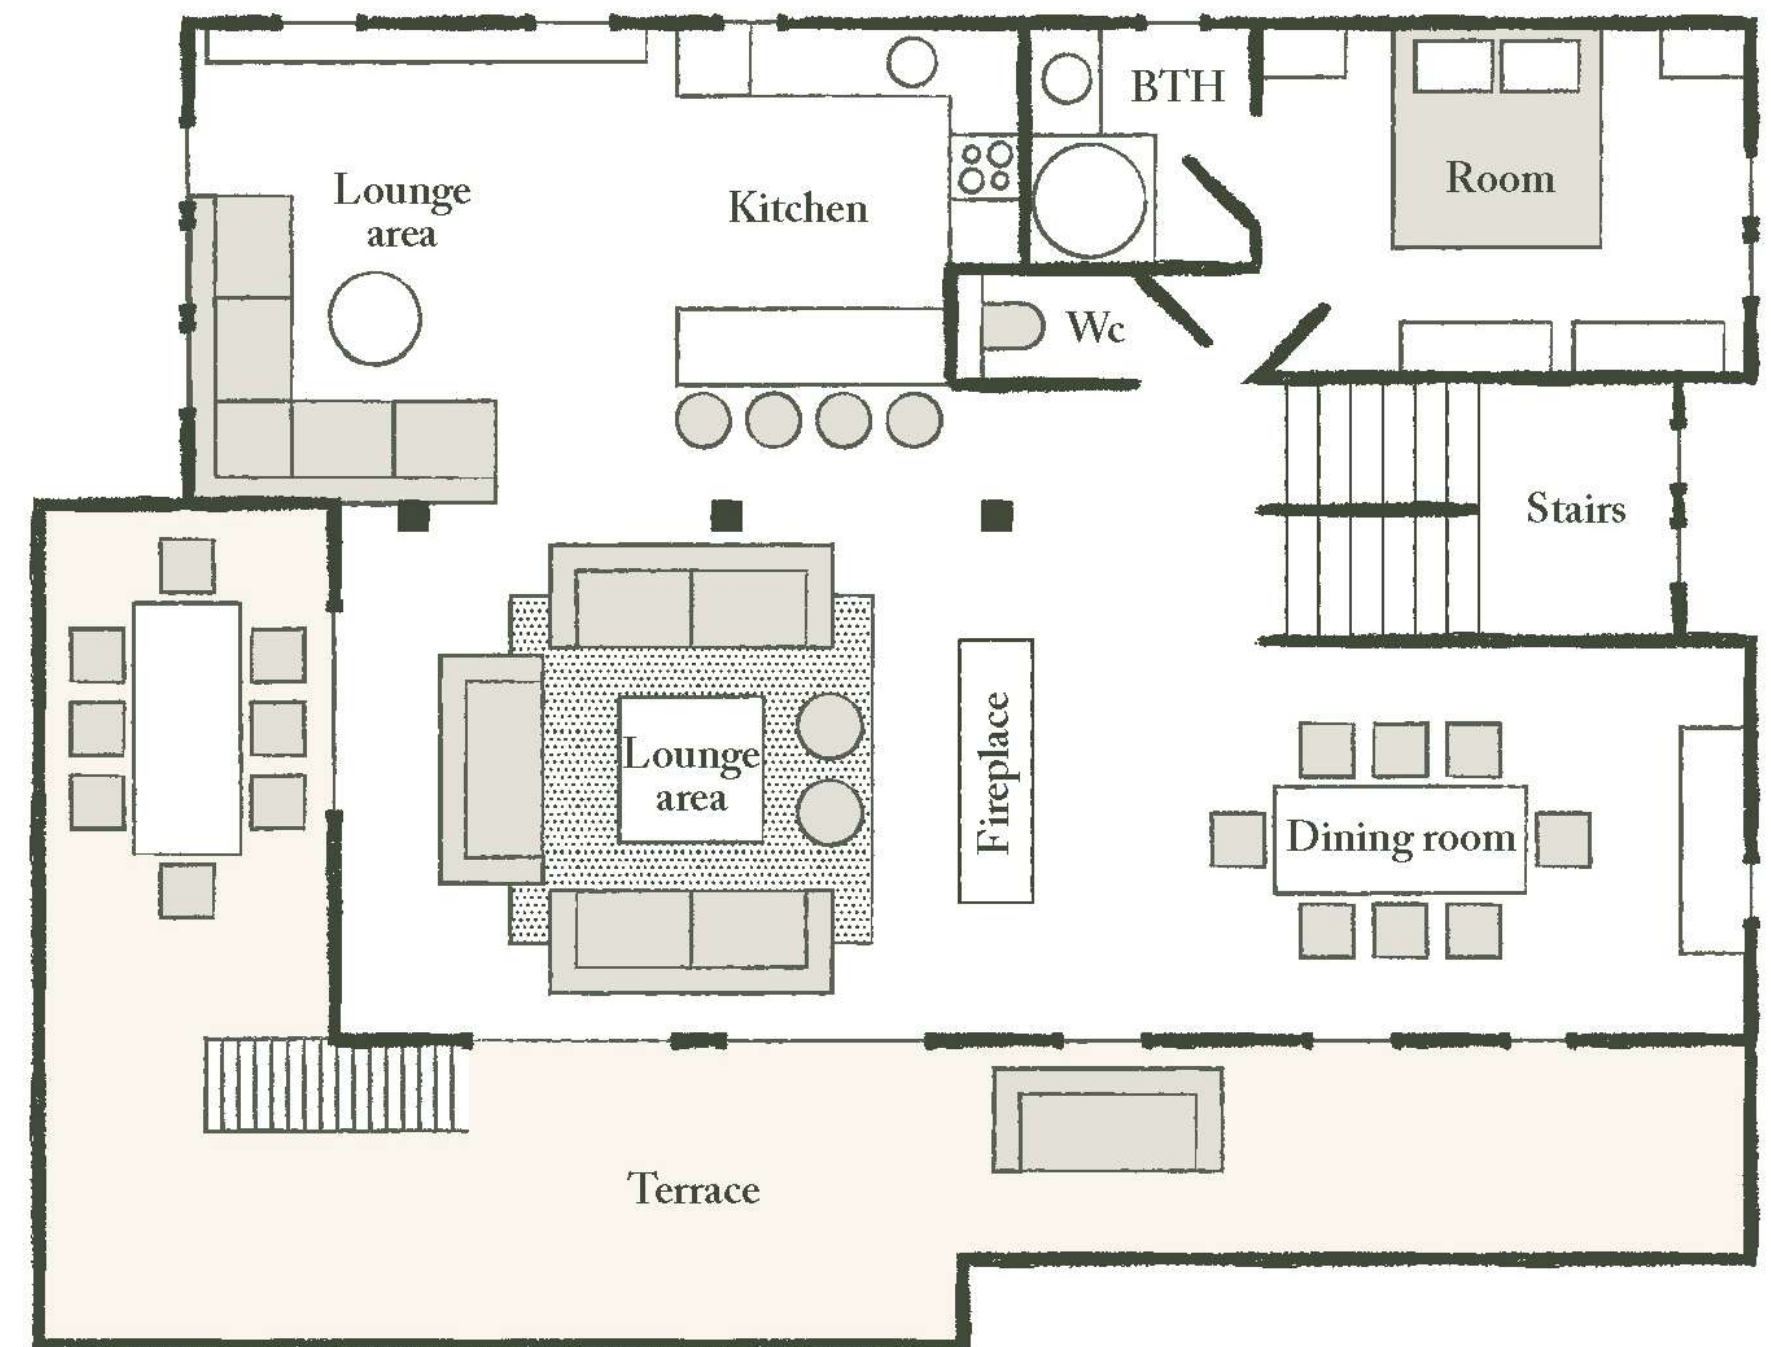

CHALET BALTUS

CHALET BALTUS

CHALET BALTUS

THE GARDEN FLOOR

Renovation work completed in 2023

It comprises a private studio with 1 bedroom plus an enclosed Savoyard bed. A bathroom or shower and toilet, a kitchen with dining area and a cosy lounge opening onto the private terrace.

A large utility room and an adjoining shower room with toilet.

A recent magnificent suite, independent of the studio, with dressing room and a very beautiful shower room and toilet.

THE MAIN FLOOR

Totally renovated in 2023

A large living room with a contemporary fireplace and large sofas.

Large picture windows open onto the balcony. Adjoining the large living room is the dining room, with its large oak table. A small TV lounge opens onto a beautiful contemporary open-plan kitchen with a bar, ideal for family get-togethers.

A separate toilet and a double bedroom with its own shower room.

THE TOP FLOOR

2 bedrooms with character and 2 bathrooms occupy this charming floor under the wooden roof structure. The master bedroom, with its en suite bathroom and private balcony, is absolutely romantic. Lastly, there is a children's area under the roof structure with a single bed.