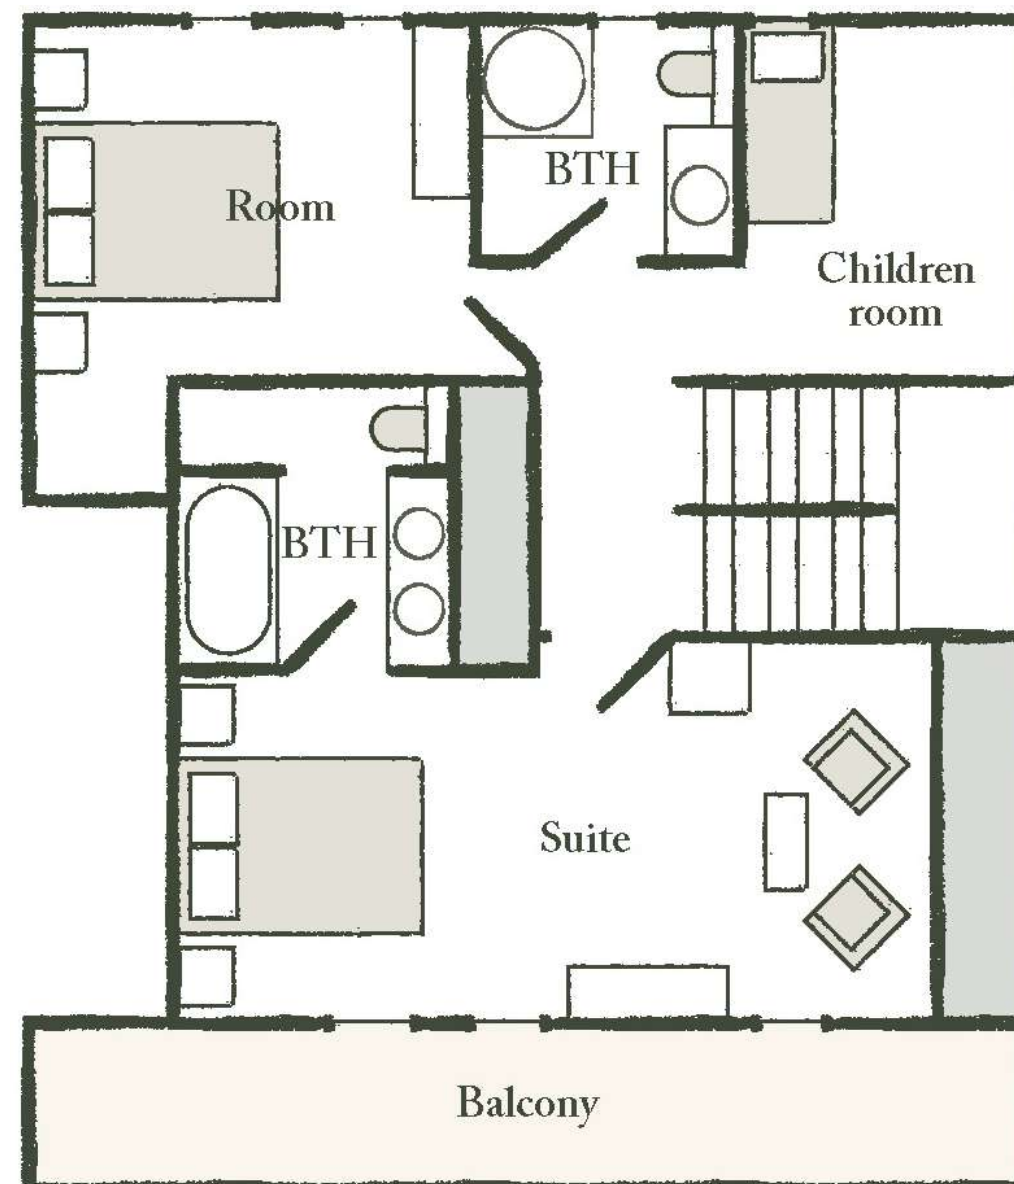

CHALET BALTUS

CHALET BALTUS

CHALET BALTUS

THE GARDEN FLOOR

Renovation work completed in 2023

It comprises a private studio with 1 bedroom plus an enclosed Savoyard bed. A bathroom or shower and toilet, a kitchen with dining area and a cosy lounge opening onto the private terrace.

A large utility room and an adjoining shower room with toilet.

A recent magnificent suite, independent of the studio, with dressing room and a very beautiful shower room and toilet.

THE MAIN FLOOR

Totally renovated in 2023

A large living room with a contemporary fireplace and large sofas.

Large picture windows open onto the balcony. Adjoining the large living room is the dining room, with its large oak table. A small TV lounge opens onto a beautiful contemporary open-plan kitchen with a bar, ideal for family get-togethers.

A separate toilet and a double bedroom with its own shower room.

THE TOP FLOOR

2 bedrooms with character and 2 bathrooms occupy this charming floor under the wooden roof structure. The master bedroom, with its en suite bathroom and private balcony, is absolutely romantic. Lastly, there is a children's area under the roof structure with a single bed.