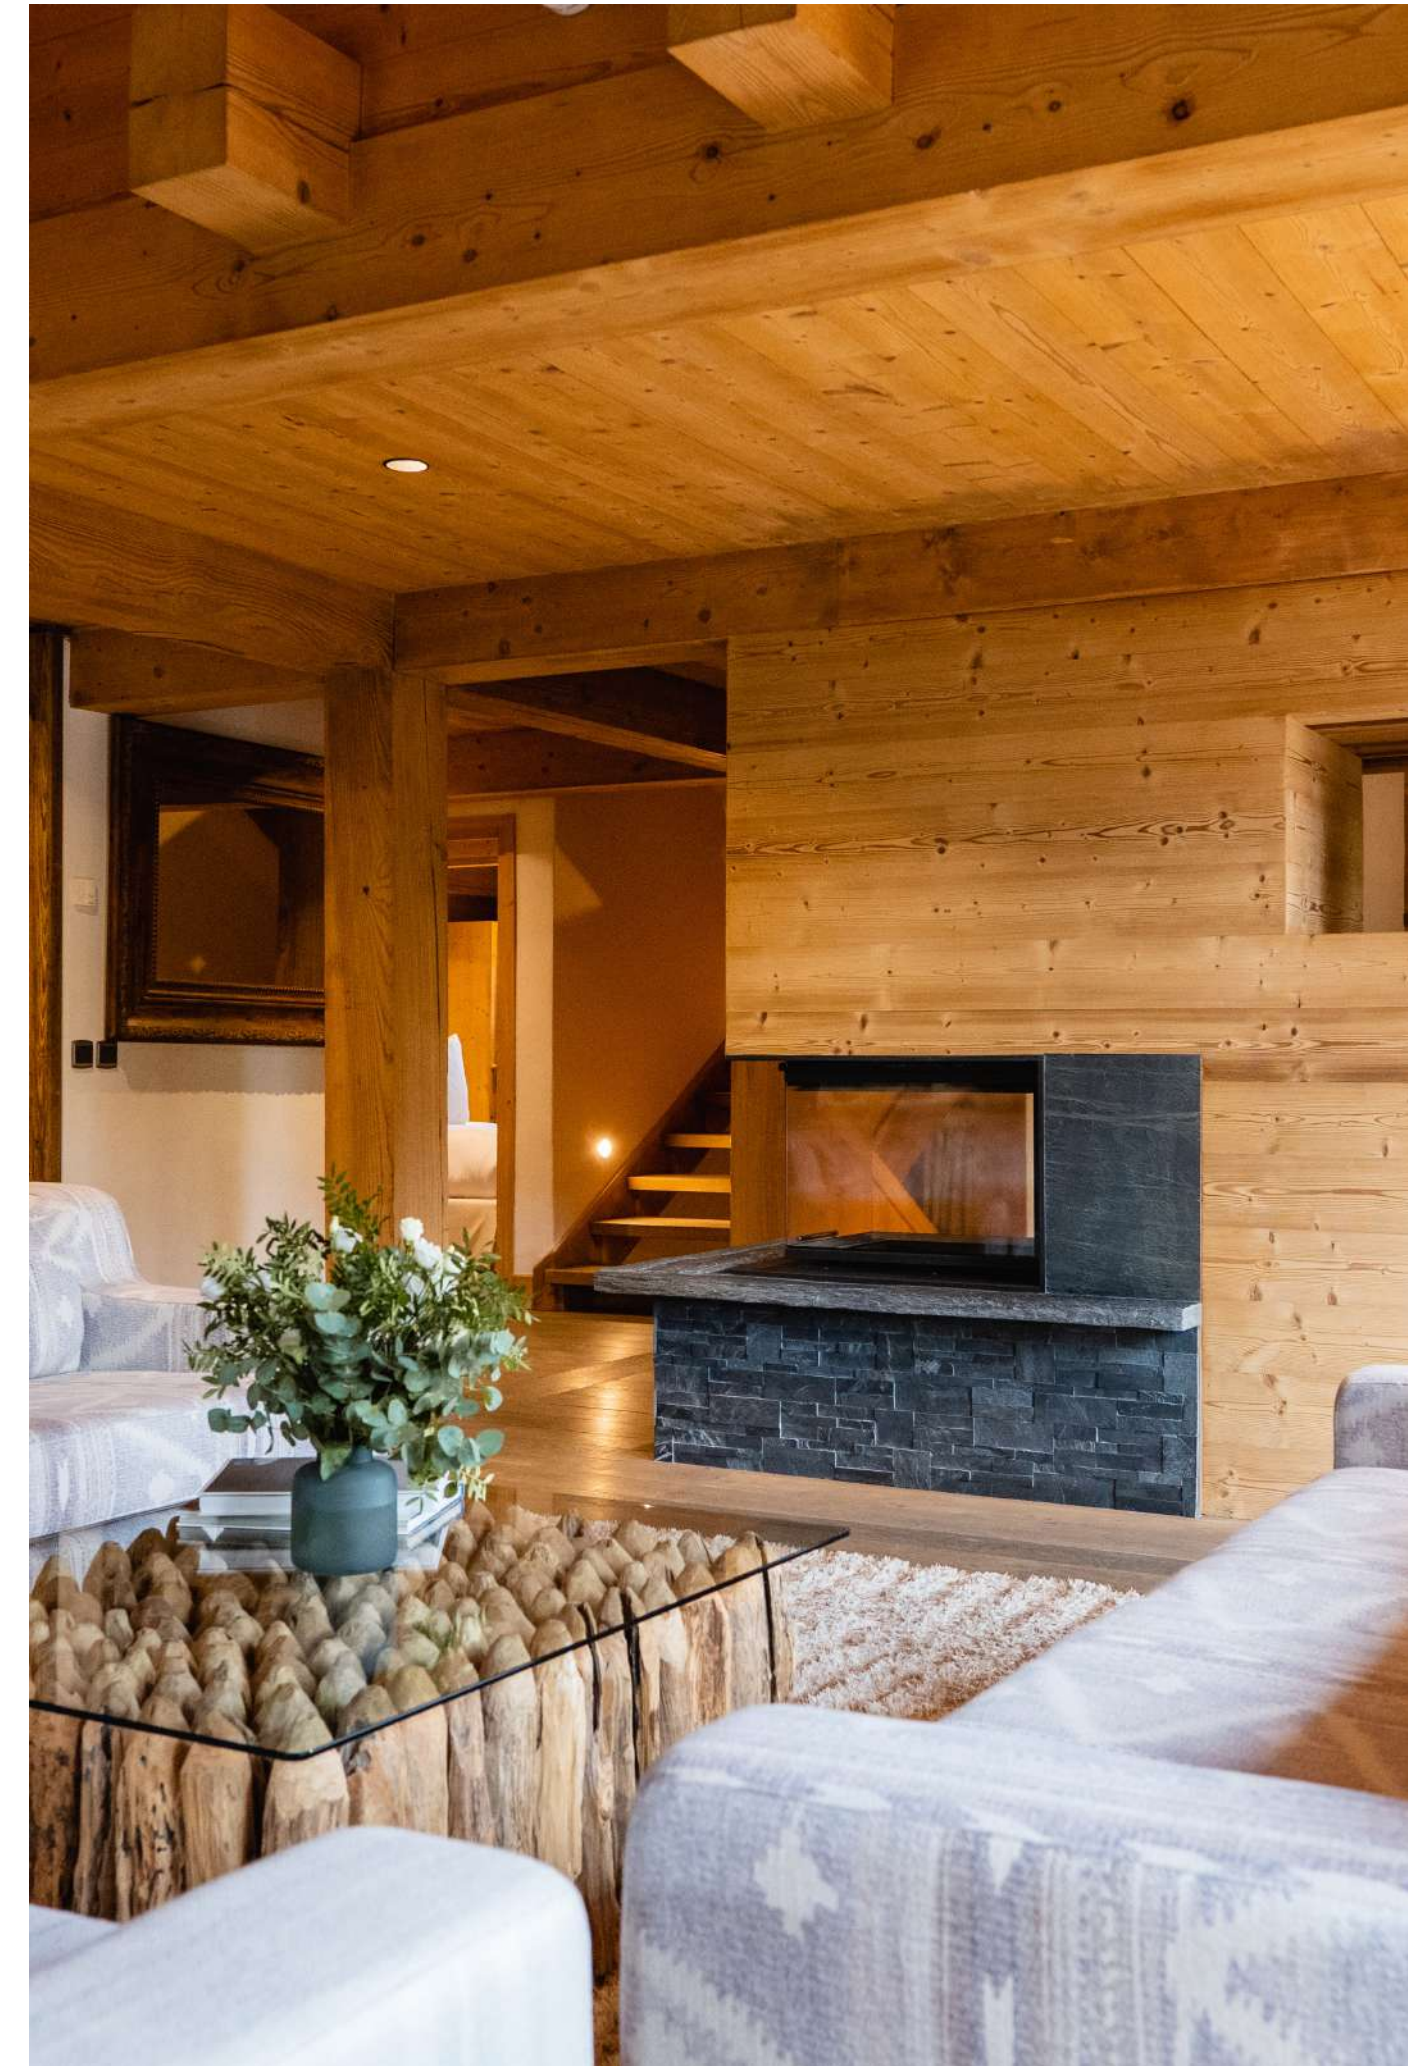

Combining an intimate atmosphere with hotel services, Chalet Baltus is the ideal place for an exceptional holiday.

With a surface area of 255m², this chalet has been designed in the purest Megevan tradition. It is designed to accommodate from 10 to 12 people on 3 floors, with its 5 bedrooms and 5 bathrooms. The large terraces and balconies are a natural invitation for guests to enjoy a moment of contemplation, facing the mountains.

CHALET BALTUS

CHALET BALTUS

CHALET BALTUS

THE GARDEN FLOOR

Renovation work completed in 2023

It comprises a private studio with 1 bedroom plus an enclosed Savoyard bed. A bathroom or shower and toilet, a kitchen with dining area and a cosy lounge opening onto the private terrace.

A large living room with a contemporary fireplace and large sofas.

Large picture windows open onto the balcony. Adjoining the large living room is the dining room, with its large oak table. A small TV lounge opens onto a beautiful contemporary open-plan kitchen with a bar, ideal for family get-togethers.