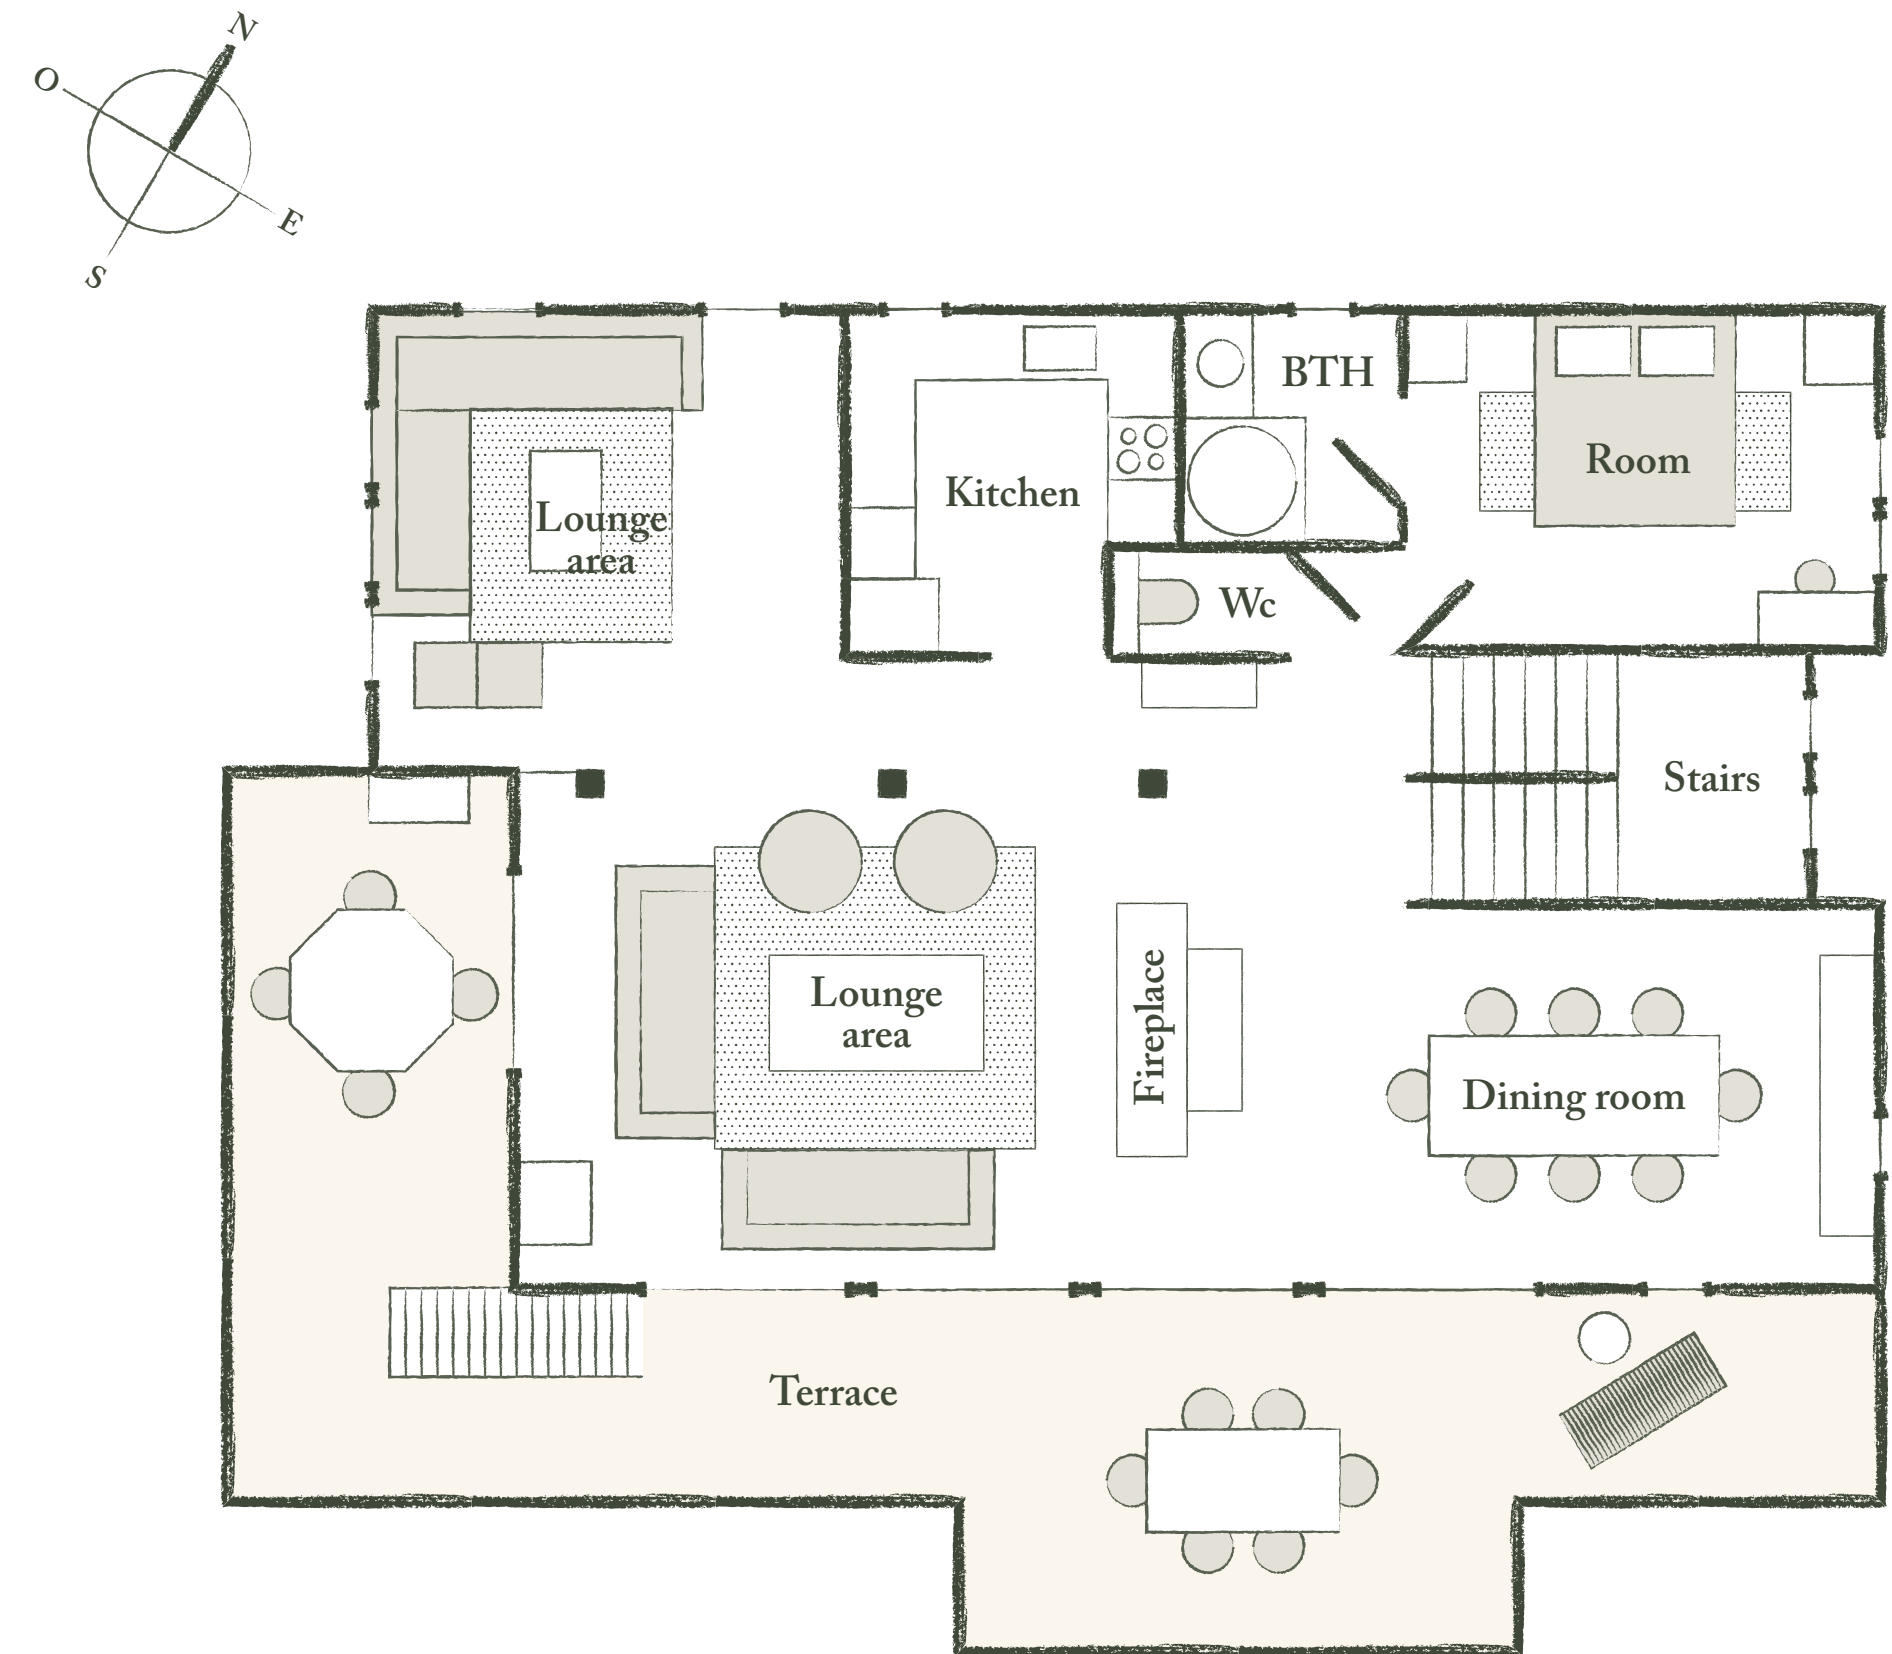

## THE GARDEN FLOOR

It includes a private area with sofa and an enclosed Savoyard bed. A bathroom with shower and toilets, a kitchen with dining area and a cosy lounge opening onto the private terrace. The entrance hall has a laundry room, separate wc and a wash-hand basin.

## THE MAIN FLOOR

Large living room with natural wood fireplace and large sofas. The large French windows open onto the corner balcony. Adjoining the lounge is the dining room, with its large marble table. The double bedroom has its own shower room.

Next to the living room is a reading area and a small study/library with a single bed. Finally, there's the contemporary, fully-equipped kitchen, ideal for family get-togethers.

## THE TOP FLOOR

2 bedrooms with character and 2 bathrooms occupy this charming floor, under the wooden roof structure: the master bedroom with its en suite bathroom and private balcony is absolutely romantic ; a second bedroom with a double bed (or 2 single beds) and a small bathroom with shower complete this top floor.