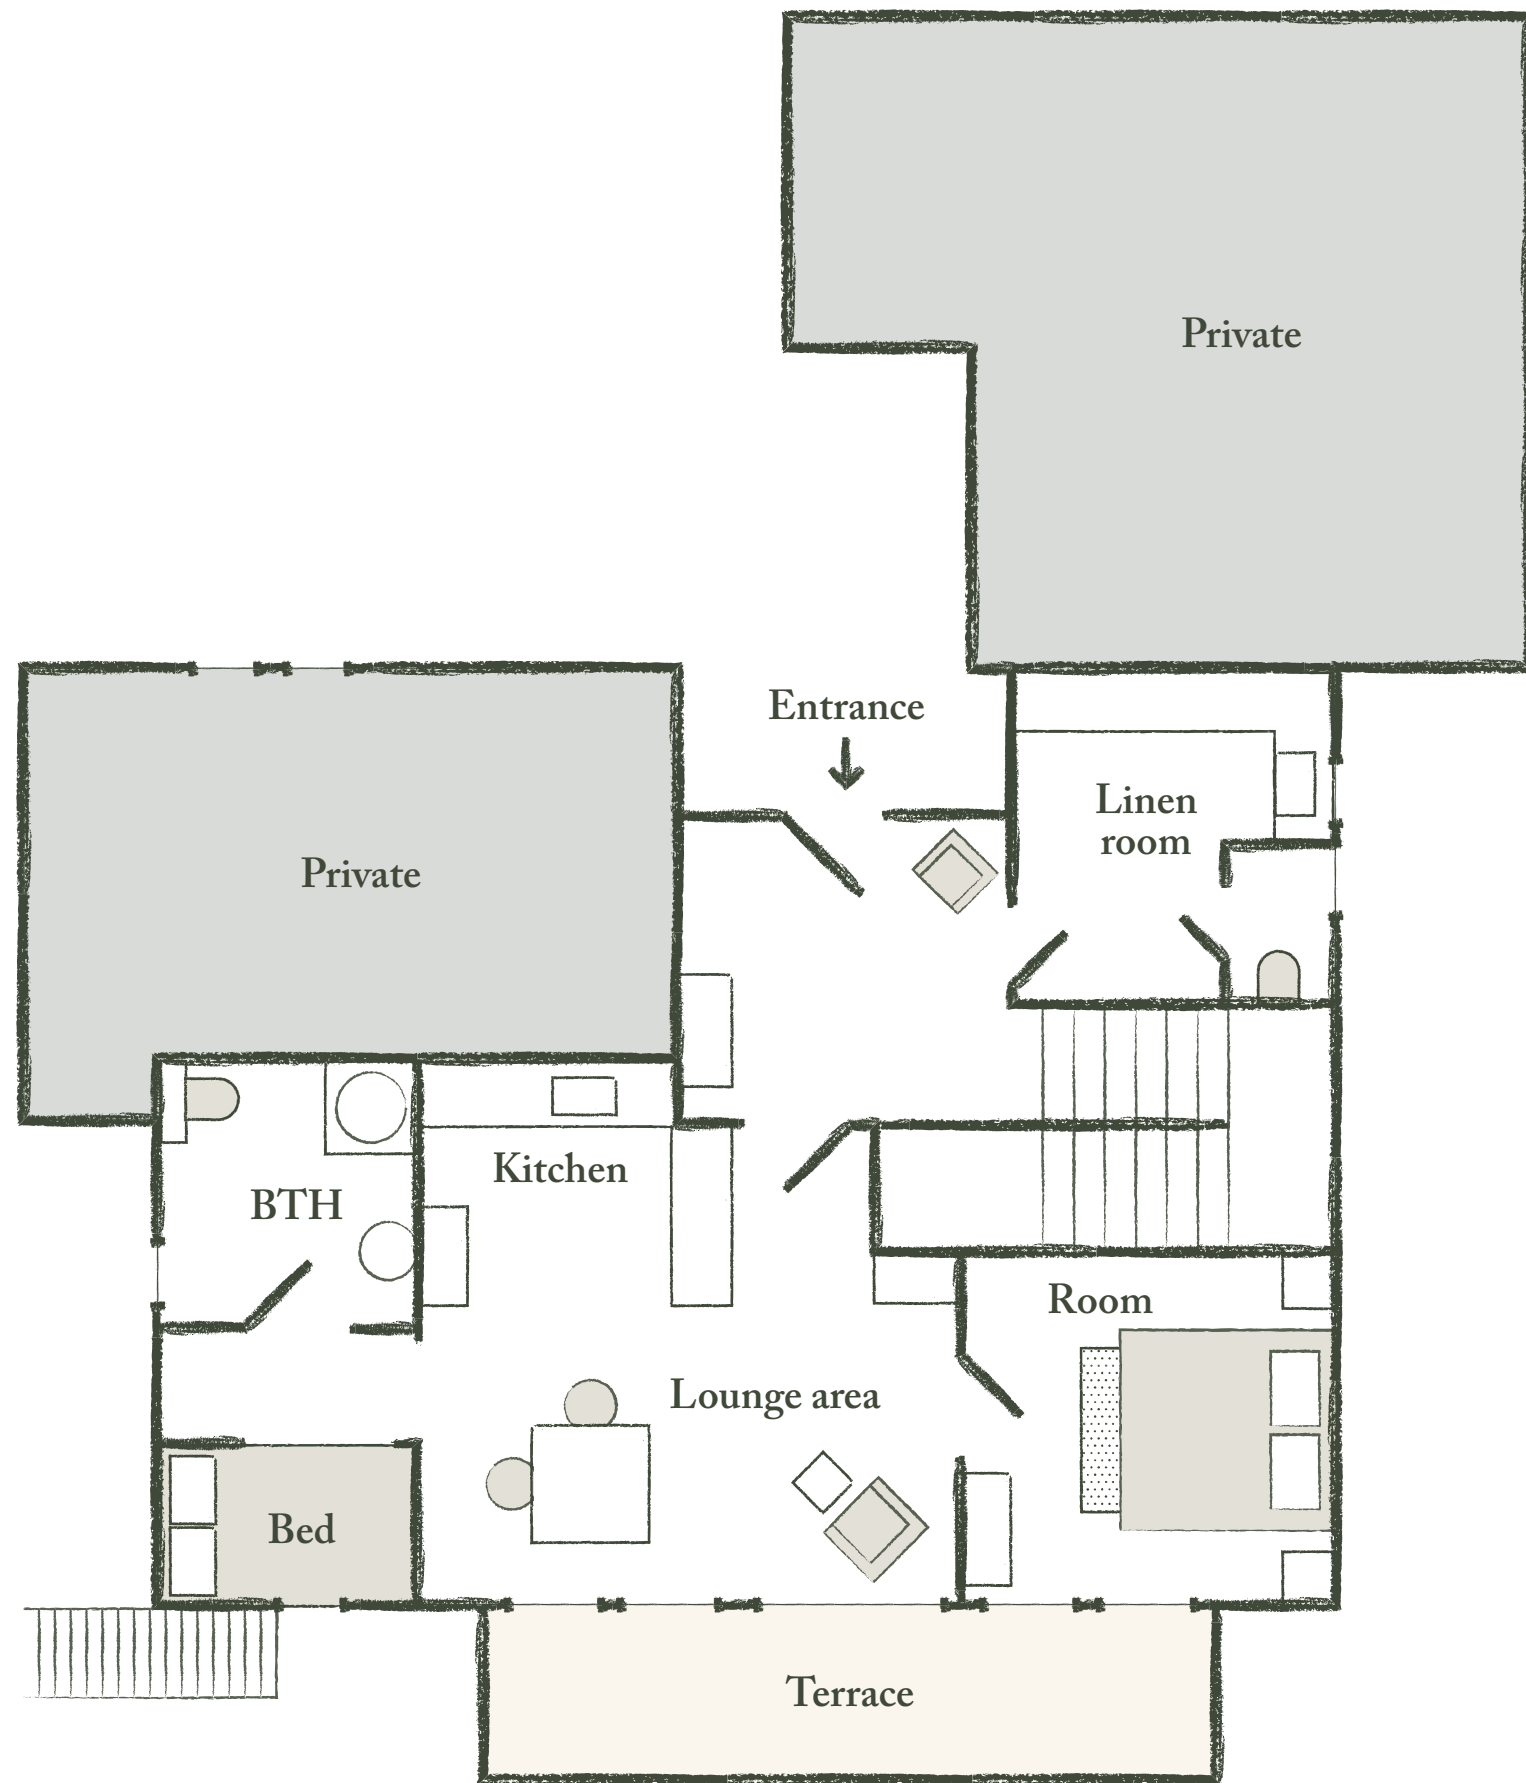

## THE GARDEN FLOOR

It includes a private area with sofa and an enclosed Savoyard bed. A bathroom with shower and toilets, a kitchen with dining area and a cosy lounge opening onto the private terrace. The entrance hall has a laundry room, separate wc and a wash-hand basin.

## THE MAIN FLOOR

Large living room with natural wood fireplace and large sofas. The large French windows open onto the corner balcony. Adjoining the lounge is the dining room, with its large marble table. The double bedroom has its own shower room.

Next to the living room is a reading area and a small study/library with a single bed. Finally, there's the contemporary, fully-equipped kitchen, ideal for family get-togethers.

## THE TOP FLOOR

2 bedrooms with character and 2 bathrooms occupy this charming floor, under the wooden roof structure: the master bedroom with its en suite bathroom and private balcony is absolutely romantic ; a second bedroom with a double bed (or 2 single beds) and a small bathroom with shower complete this top floor.