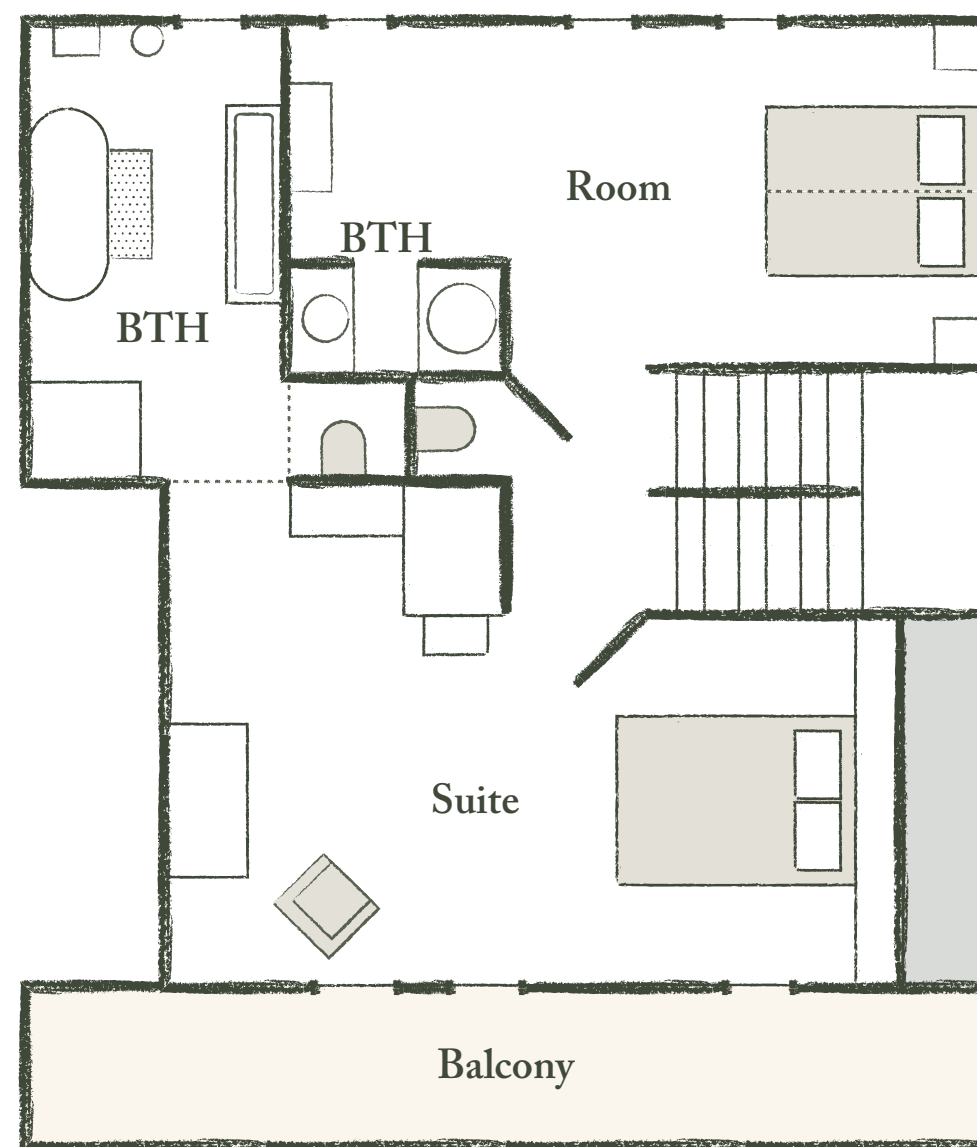

## THE GARDEN FLOOR

It includes a private area with sofa and an enclosed Savoyard bed. A bathroom with shower and toilets, a kitchen with dining area and a cosy lounge opening onto the private terrace. The entrance hall has a laundry room, separate wc and a wash-hand basin.

## THE MAIN FLOOR

Large living room with natural wood fireplace and large sofas. The large French windows open onto the corner balcony. Adjoining the lounge is the dining room, with its large marble table. The double bedroom has its own shower room.

Next to the living room is a reading area and a small study/library with a single bed. Finally, there's the contemporary, fully-equipped kitchen, ideal for family get-togethers.

## THE TOP FLOOR

2 bedrooms with character and 2 bathrooms occupy this charming floor, under the wooden roof structure: the master bedroom with its en suite bathroom and private balcony is absolutely romantic ; a second bedroom with a double bed (or 2 single beds) and a small bathroom with shower complete this top floor.